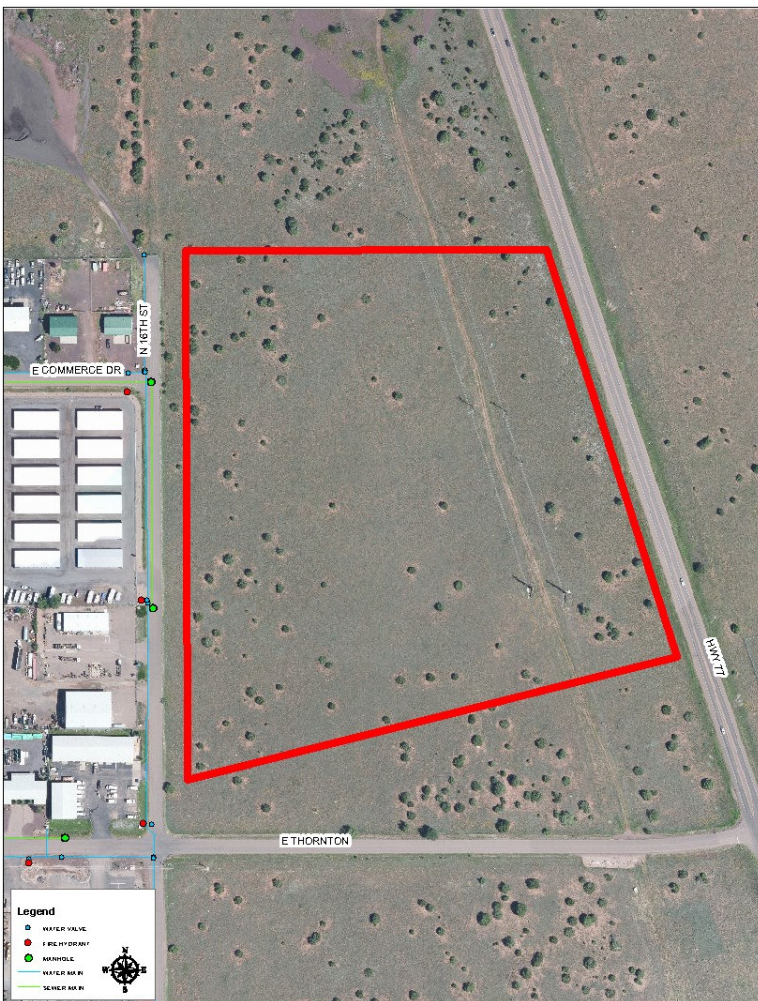

Hwy. 77 West Industrial Site

Parcel #'s 210-01-042D, 210-01-042E, 210-01-042F,
210-01-042J & 210-01-042K
Show Low, Arizona

Site Details

- 28 acres.
- Zoned I-1.
- All utilities to site.
- One owner.
- Price negotiable.
- Located in Airport Commerce Center industrial park near the confluence of Highways 60 & 77 and very close to Show Low Regional Airport.