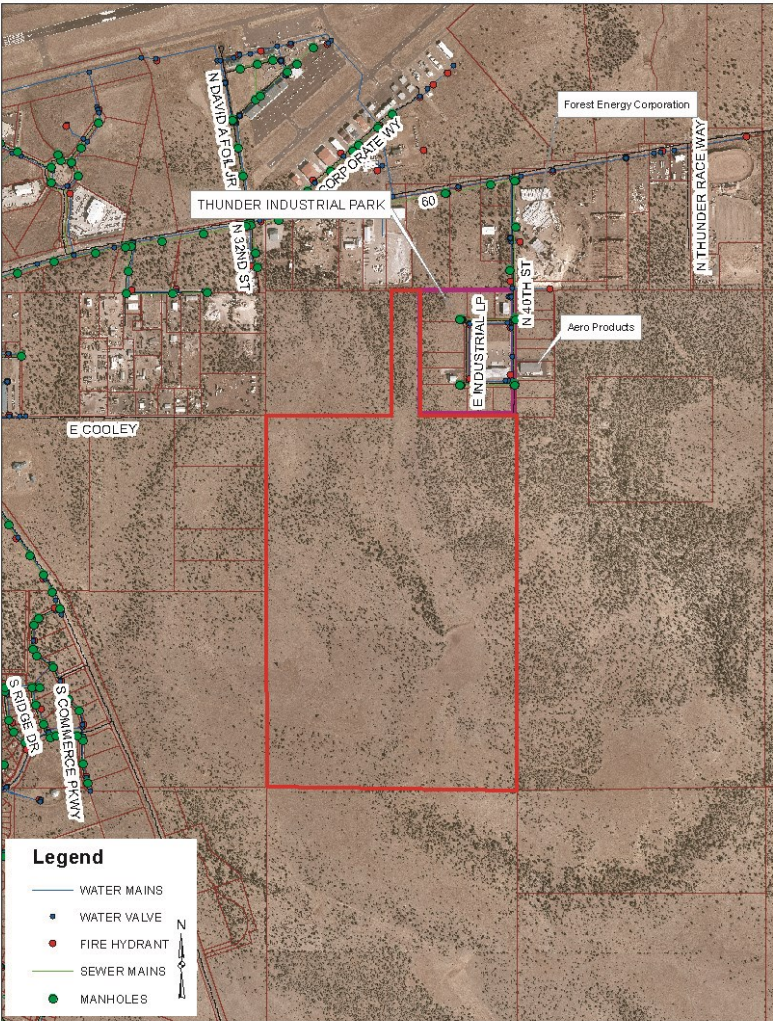

Airport Industrial Park Large Industrial Site

Parcel #210-01-029C

Show Low, Arizona

Site Details

- 250 acres.
- Zoned I-1.
- One owner.
- Price negotiable.
- Located in Opportunity Zone adjacent to Airport Industrial Park and close to Show Low Regional Airport.